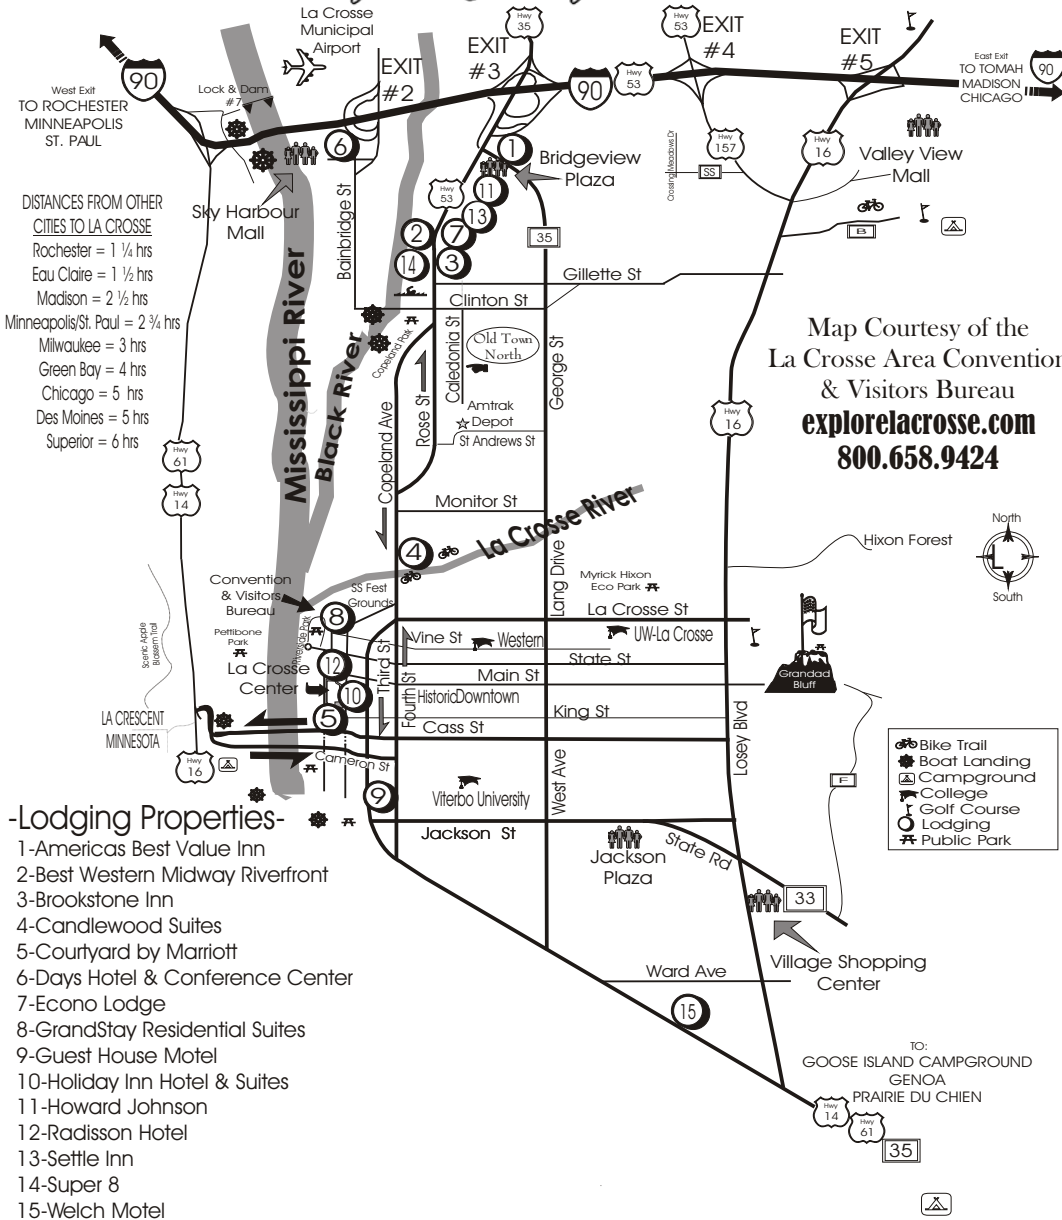

La Crosse

Mighty River. Original. Wisconsin.

-Lodging Properties-

- 1-Americas Best Value Inn
- 2-Best Western Midway Riverfront
- 3-Brookstone Inn
- 4-Candlewood Suites
- 5-Courtyard by Marriott
- 6-Days Hotel & Conference Center
- 7-Econo Lodge
- 8-GrandStay Residential Suites
- 9-Guest House Motel
- 10-Holiday Inn Hotel & Suites
- 11-Howard Johnson
- 12-Radisson Hotel
- 13-Settle Inn
- 14-Super 8
- 15-Welch Motel

the MOSES Organic Farming Conference
February 24th-26th, 2011
at the La Crosse Center in Downtown La Crosse, WI
300 Harborview Plaza - (300 South 2nd Street)

Map of Free Parking in Downtown La Crosse

= FREE DOWNTOWN PARKING

= FREE PARKING FOR HOTEL GUESTS ONLY

for an extended list of La Crosse area hotels
<http://mosesorganic.org/mapslodging.html>
 or
<http://www.explorelacrosse.com>