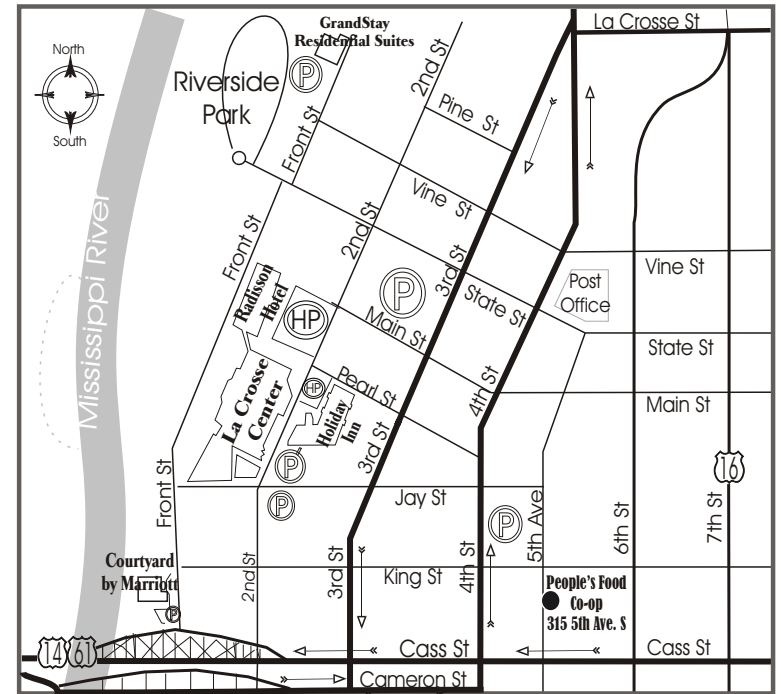

La Crosse

Mighty River. Original. Wisconsin.

-Lodging Properties-

- 1-Americas Best Value Inn
- 2-Best Western Midway Riverfront
- 3-Brookstone Inn
- 4-Candlewood Suites
- 5-Courtyard by Marriott
- 6-Days Hotel & Conference Center
- 7-Econo Lodge
- 8-GrandStay Residential Suites
- 9-Guest House Motel
- 10-Holiday Inn Hotel & Suites
- 11-Howard Johnson
- 12-Radisson Hotel
- 13-Settle Inn
- 14-Super 8
- 15-Welch Motel

the MOSES Organic Farming Conference
February 24th-26th, 2011
at the La Crosse Center in Downtown La Crosse, WI
300 Harborview Plaza - (300 South 2nd Street)

Map of Free Parking in Downtown La Crosse

= FREE DOWNTOWN PARKING

= FREE PARKING FOR HOTEL GUESTS ONLY

for an extended list of La Crosse area hotels
<http://mosesorganic.org/mapslodging.html>
 or
<http://www.explorelacrosse.com>